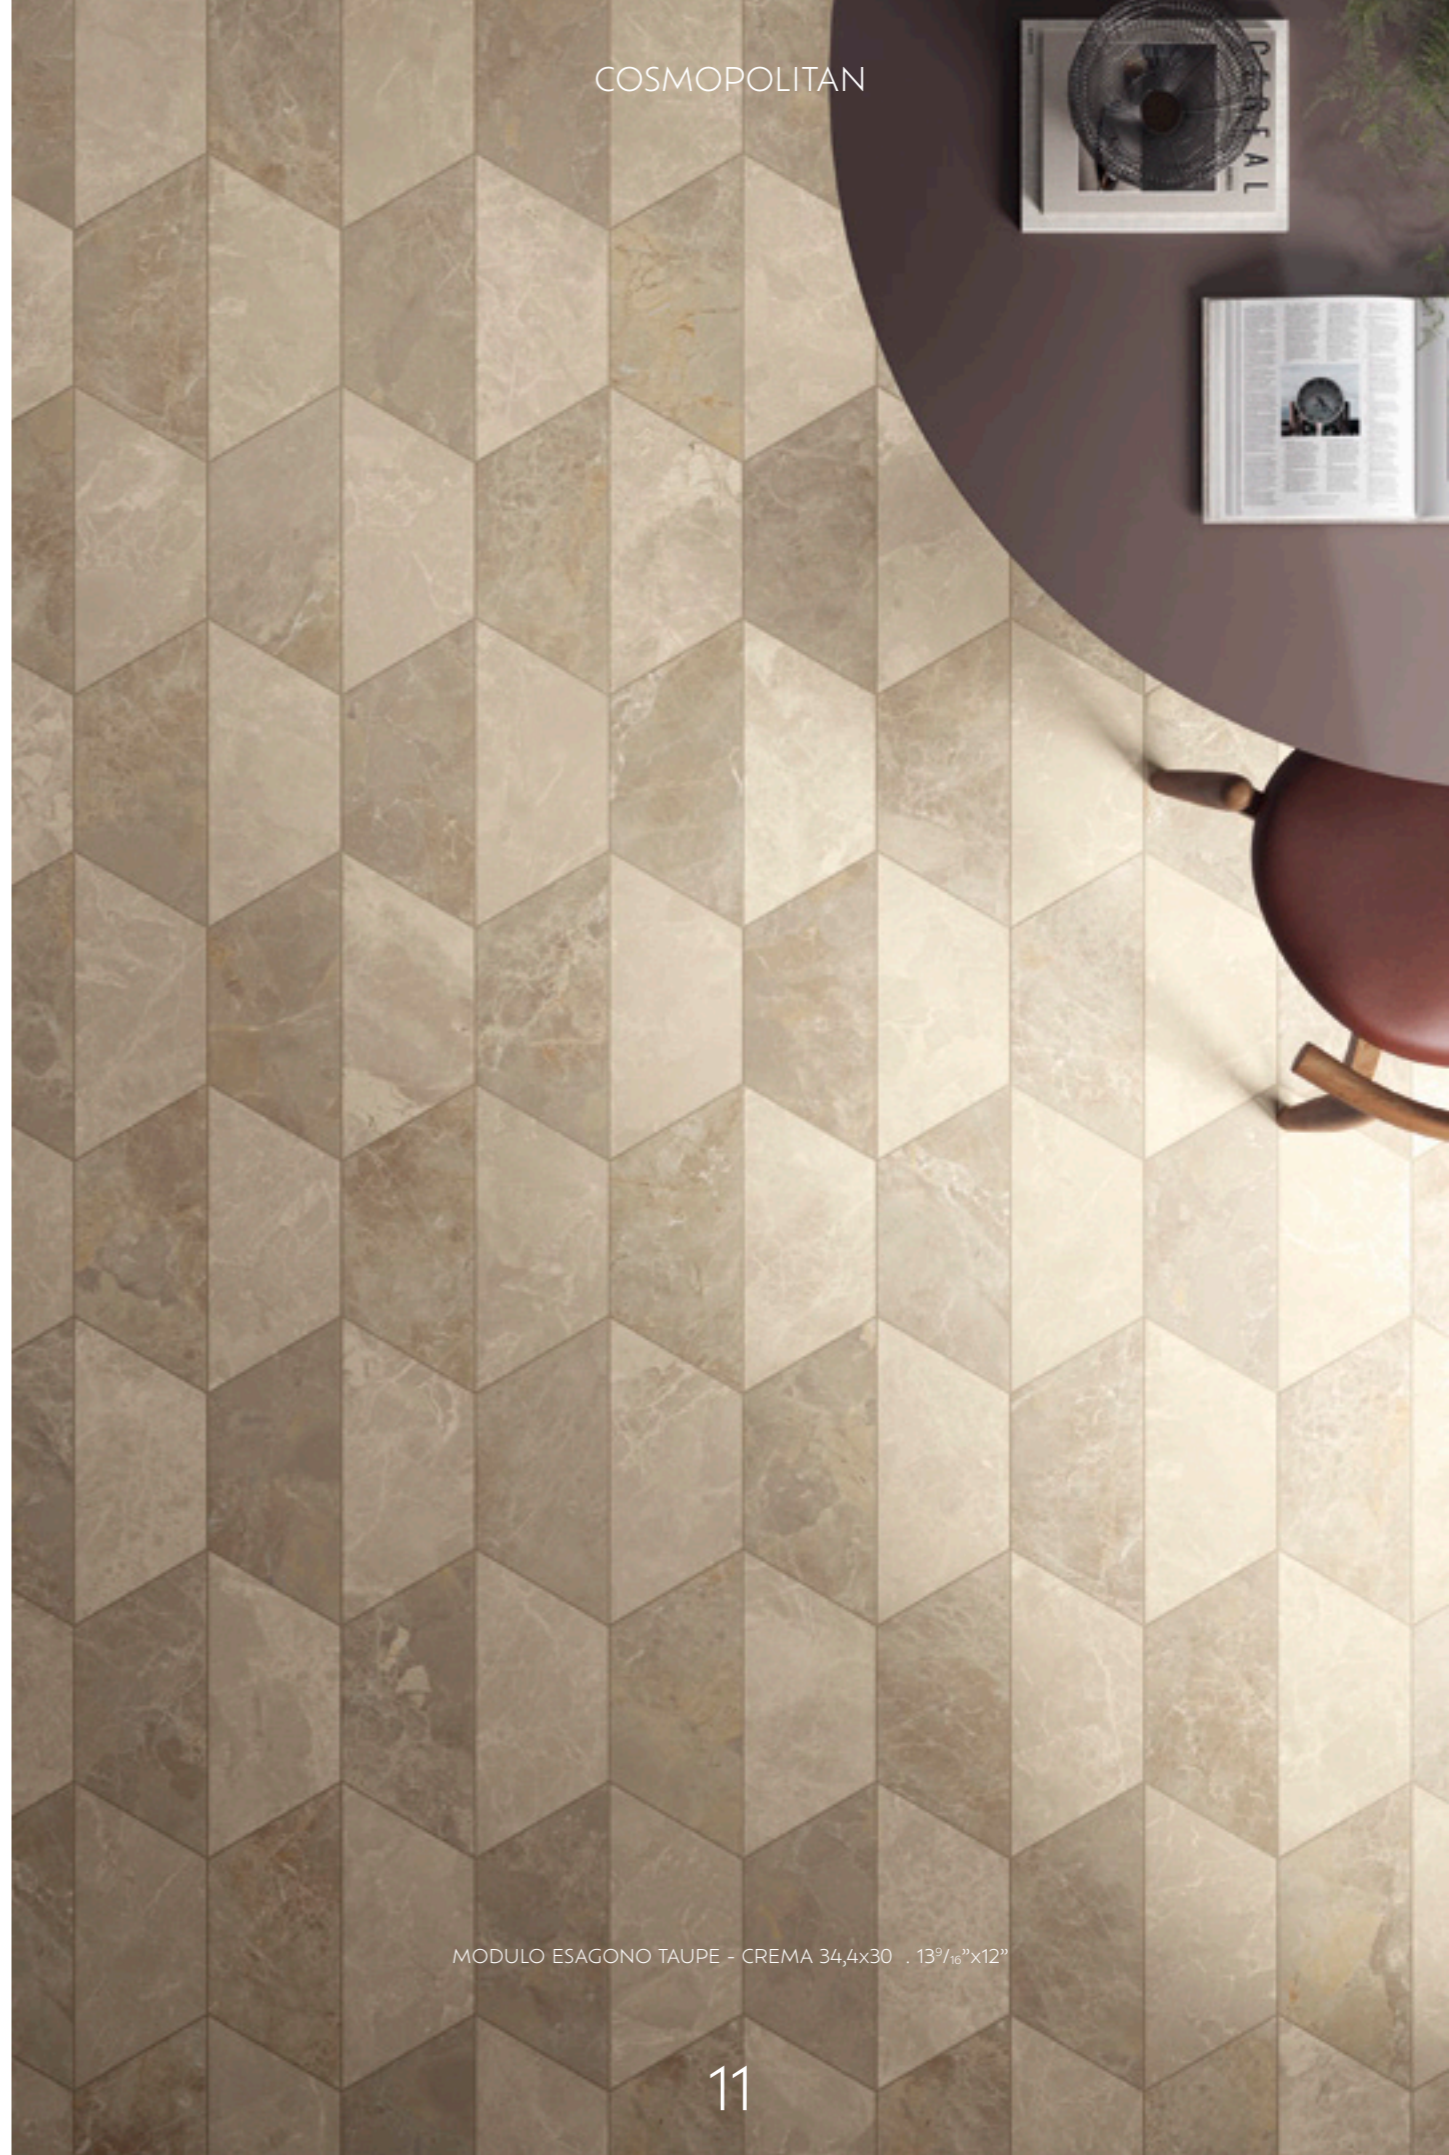

TAUPE 60x120 . 24"x48" rett wax

MODULO ESAGONO TAUPE - CREMA 34,4x30 . 13⁷/₁₆"x12"