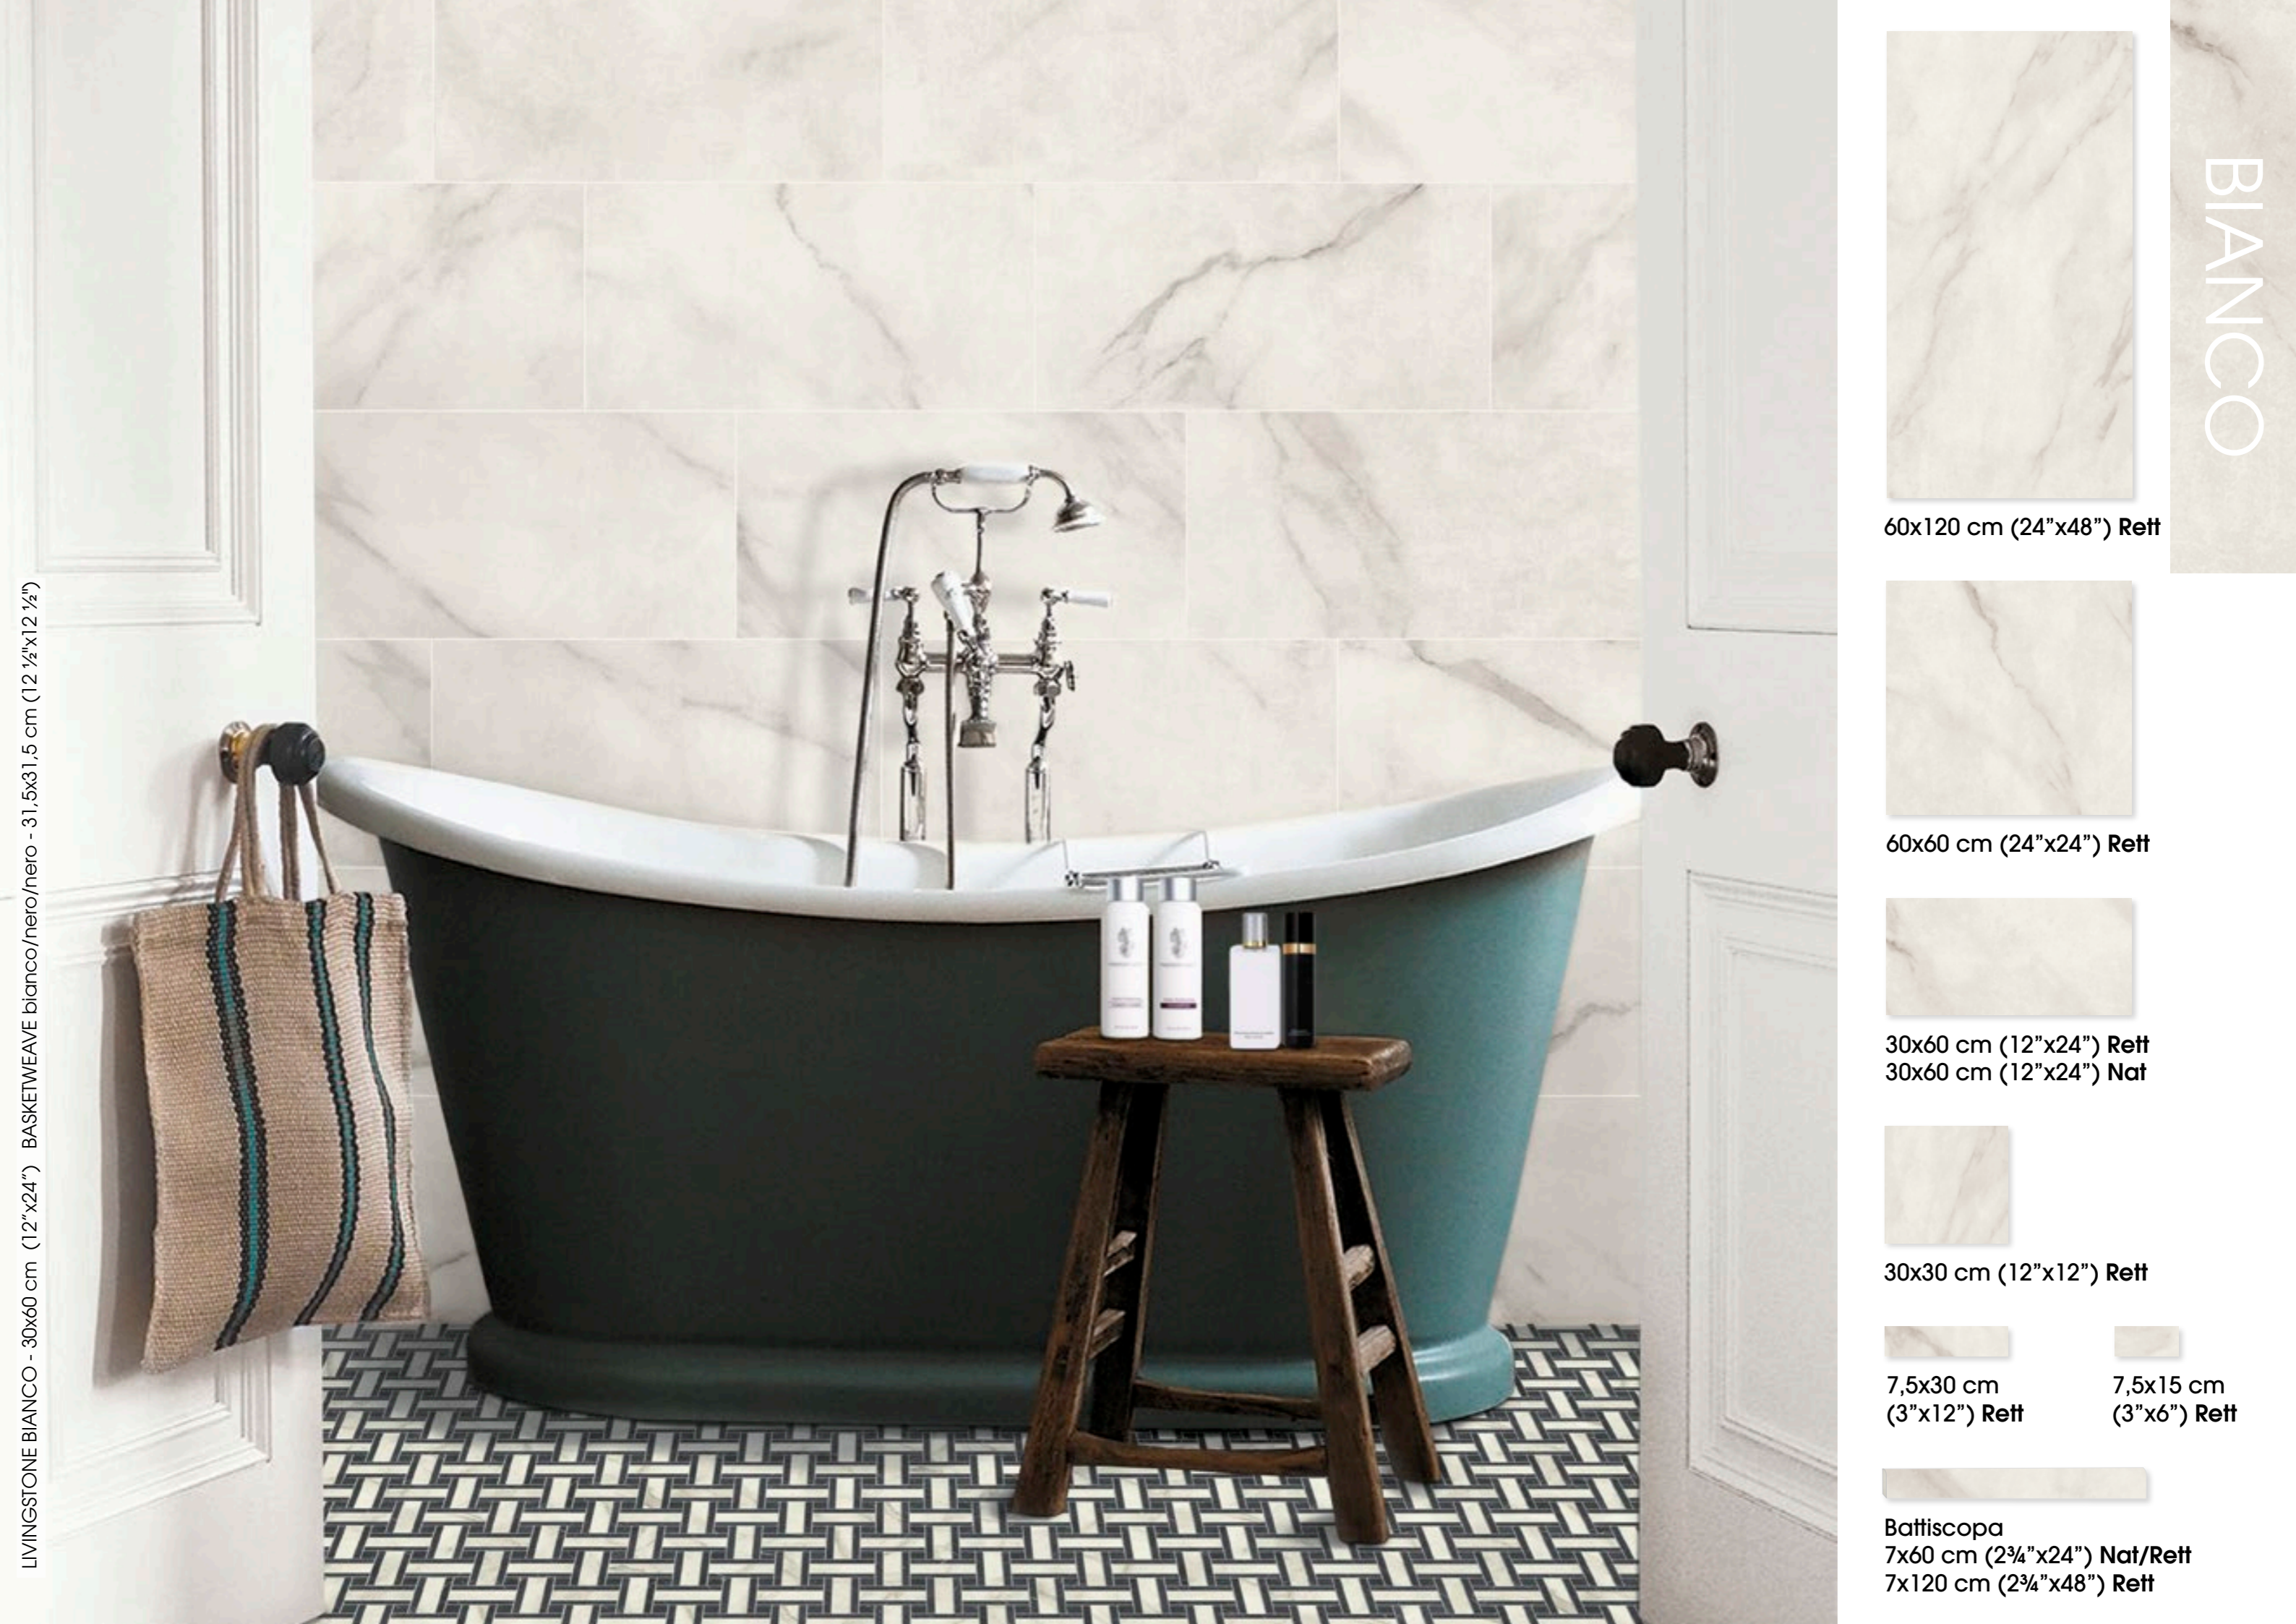

LIVINGSTONE BIANCO - 30x60 cm (12\"/>