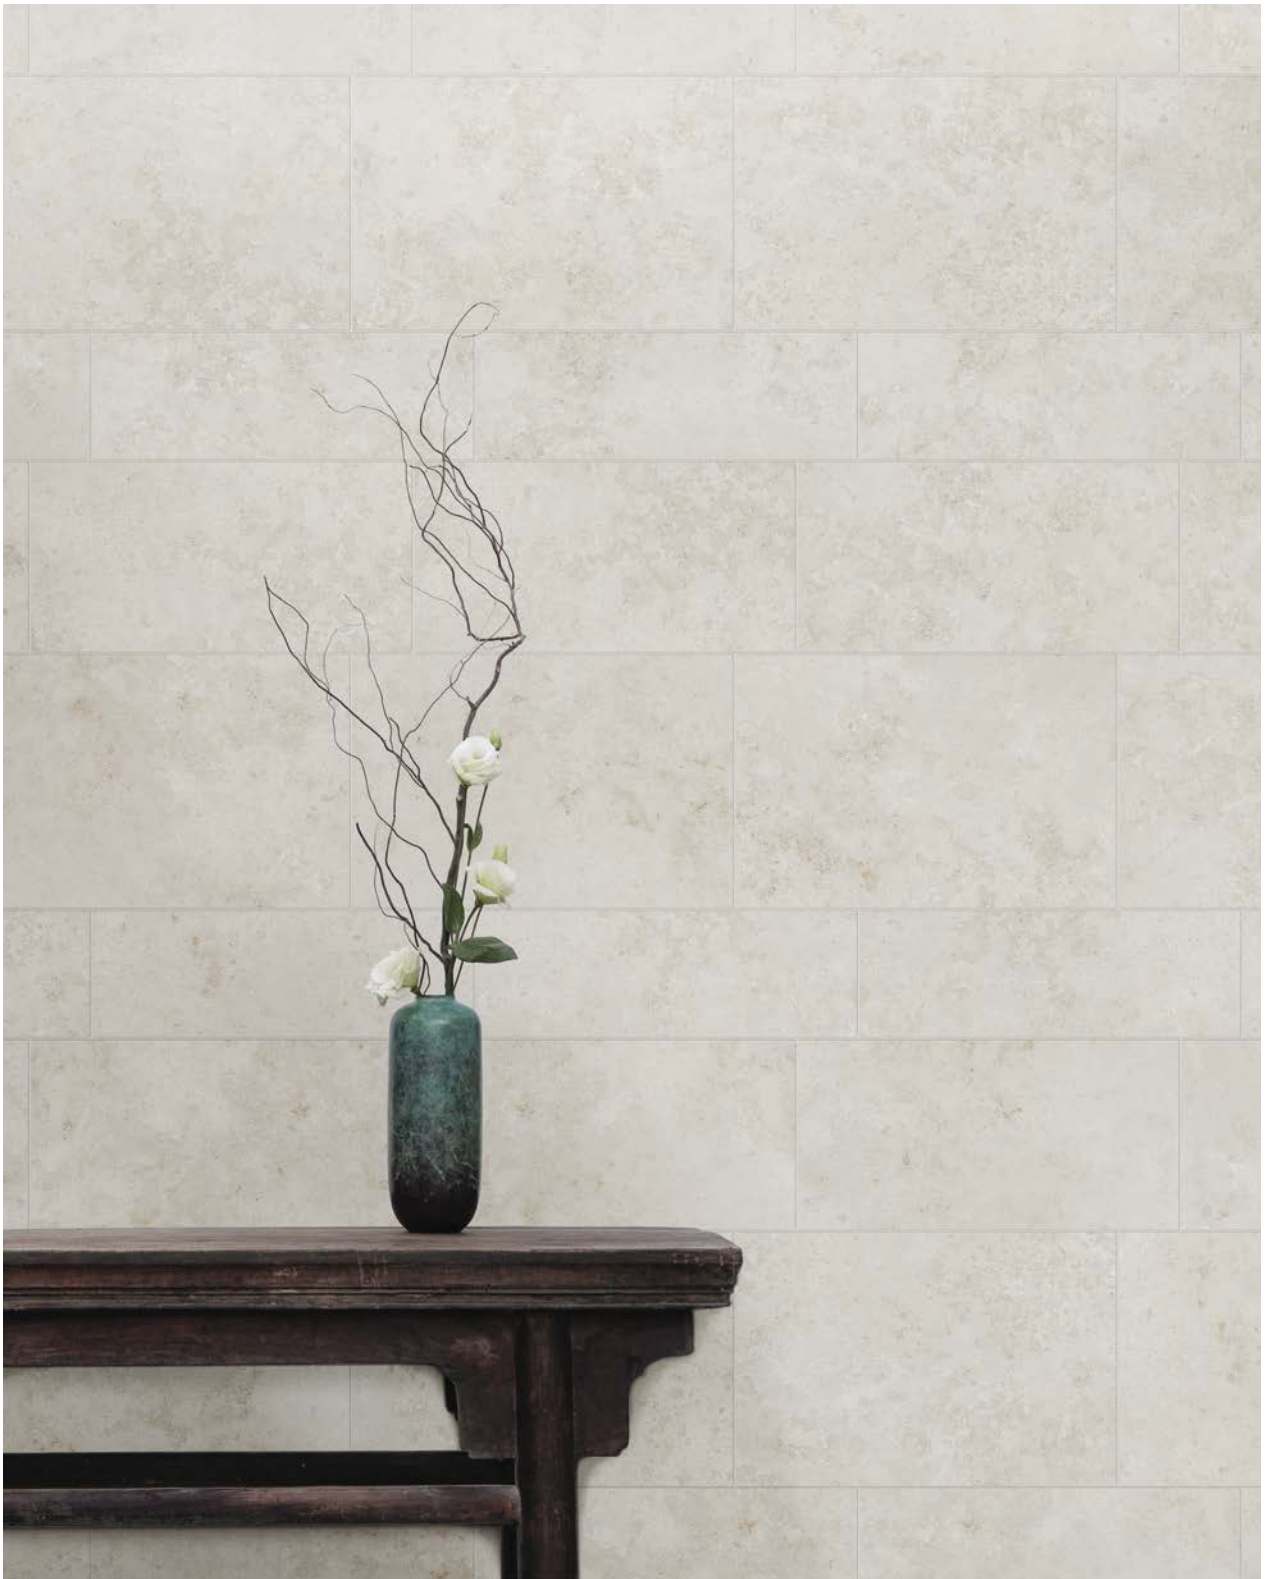

JURASSIC

A Collection of European Limestones

**Verde
1999[®]**

AN ITALIAN STORY

Jorstone Beige 3D 60x120 . 24"x48" rett

Wall: Jorstone Beige 3D Runner Package rett
20x60 . 8"x24" - 30x60 . 12"x24" - 40x60 . 16"x24"
Fossil Crema 3D 60x120 . 24"x48" rett
Vanity Top: Fossil Crema 3D
Floor: Mosaico Jorstone Beige 3D 5x5 . 2"x2"
Jorstone Beige 3D 60x120 . 24"x48" rett

Fossil Crema 3D Runner Package rett
20x60 . 8"x24" - 30x60 . 12"x24" - 40x60 . 16"x24"

Fossil Crema 3D 60x120 . 24"x48" rett

LE PIETRE

FOSSIL CREMA 3D

JORSTONE BEIGE 3D

FORMATI E FINITURE

120x120 . 48"x48" rett
R10 A+B