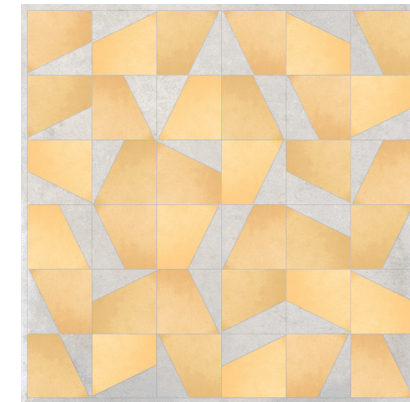

STONE INSTINCT

Verde
1999[®]

AN ITALIAN STORY

Stone Instinct Beige 60x120 . 24"x48" rett

Stone Instinct Bianco 120x120 . 48"x48" rett

DECORO

Stone Instinct Bianco 120x120 . 48"x48" rett
Stone Instinct Decoro Cotto 120x120 . 48"x48" rett
Stone Instinct Mosaico Bianco 5x5 . 2"x2"

COLORI

DECORO BEIGE

DECORO BIANCO

DECORO GIALLO

DECORO COTTO

DECORO VERDE

FORMATO

120x120 . 48"x48" rett

COLORI

BIANCO

BEIGE

BRONZO

GRIGIO

FORMATI

120x120 . 48"x48" rett

60x120 . 24"x48" rett

60x60 . 24"x24" rett

30x60 . 12"x24" rett

7,5x30 . 2 3/4"x12"

Mosaico

5x5 . 2"x2"
30x30 . 12"x12"

Battiscopa

7x60 . 2 3/4"x24" rett

Battiscopa